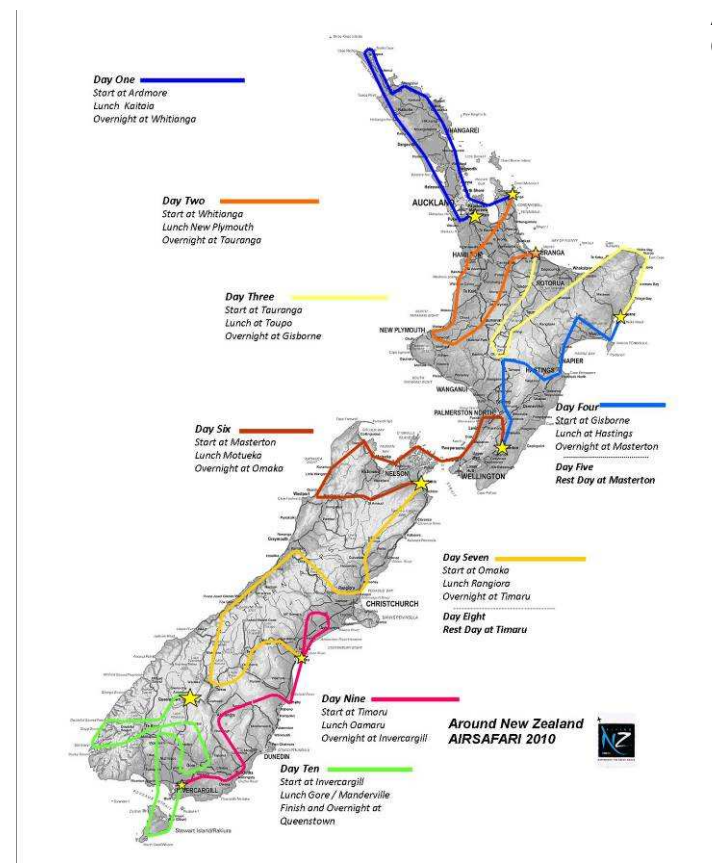

ARDMORE + WHITIANGA + NEW PLYMOUTH

QUEENSTOWN + GORE + INVERCARGILL + OAMARU

MASTERTON + TAUPU + GISBORNE + TAURANGA

**AROUND NEW ZEALAND**

Life Flight provides an intensive-care-level air ambulance service transporting critically ill patients who urgently require specialist medical care only available in New Zealand's major centres.

Half of Life Flight's air ambulance missions are to meet the needs of children and premature babies who must be flown to Auckland for the urgent specialist care that they are unable to get anywhere else in New Zealand. These children are from all over the country and without speedy access and full intensive care team in the air, would struggle to survive or recover from their traumas.

The Life Flight NZ Air Ambulance Service is provided by two aeroplanes. One is based at Wellington International Airport (operating since 1983), the other at Auckland International Airport (operating since February 2005). This is a fully dedicated nationwide air ambulance service flying an average of three missions every day.

These same Metro's will be travelling along with us on the Air Safari when able and will be promoting the National Air Ambulance at each of the stops made along the route

It is anticipated the route will cover 2720 nm. From Ardmore to Queenstown